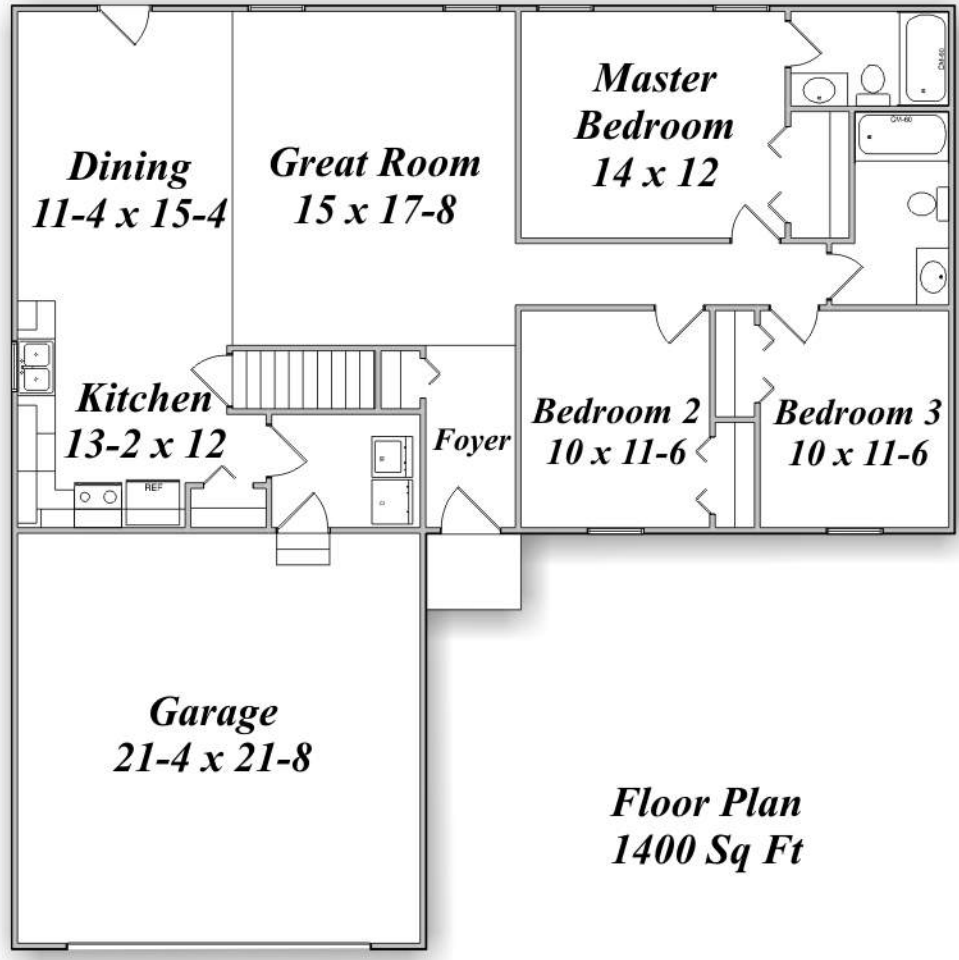

*Outstanding Value
Superior Quality*

*Floor Plan
1400 Sq Ft*

**The Albany
1400 Sq Ft**

*House Dimensions:
50' x 50'*

**Ranch
3 Bedrooms
2 Baths**

*Office/Model Home
10532 Cleveland Ave, NW
Uniontown, OH 44685
(330) 305-6700*